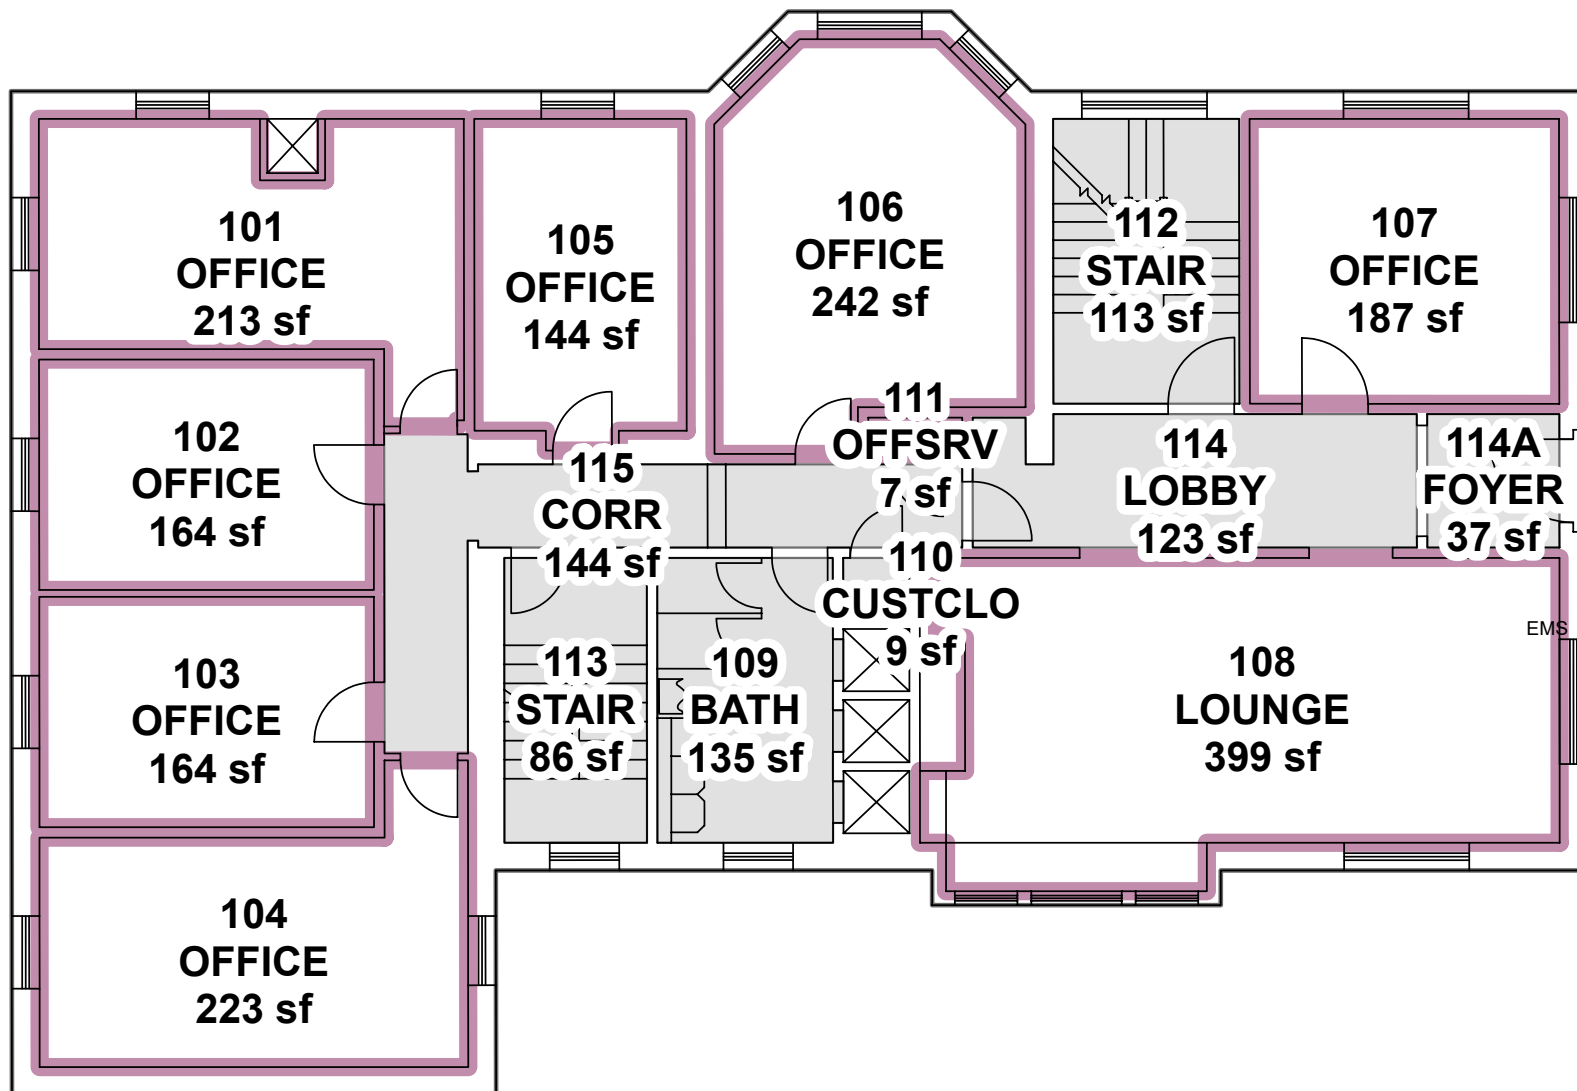

Building ID:

0020

Building Name:

Packer House

Floor:

01

LEGEND

Department

-  Graduate Student Life
-  Unassignable

Scale: 1 inch = 12 feet
for 8 1/2" X 11" size paper

Printed on: 3/25/2021